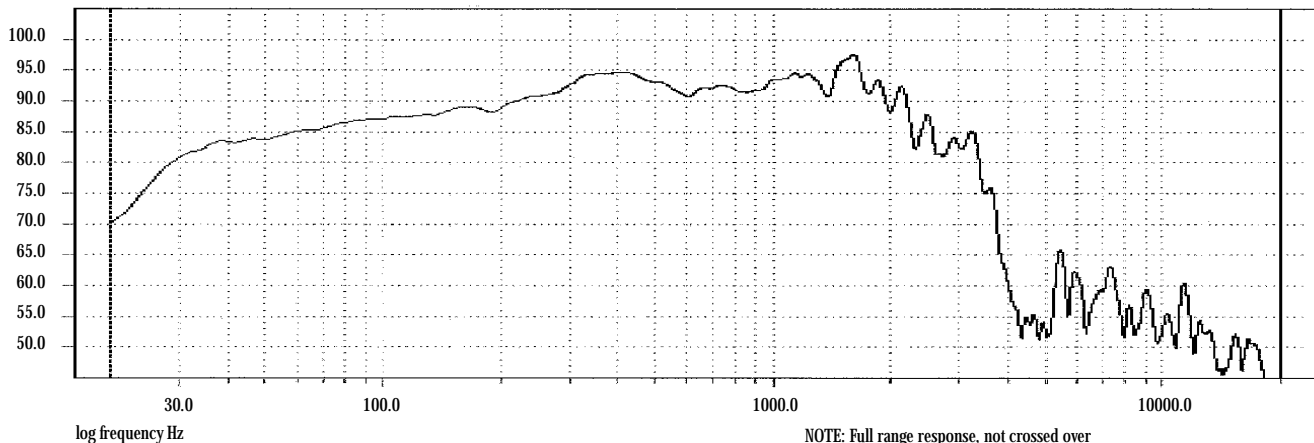

Frequency Response