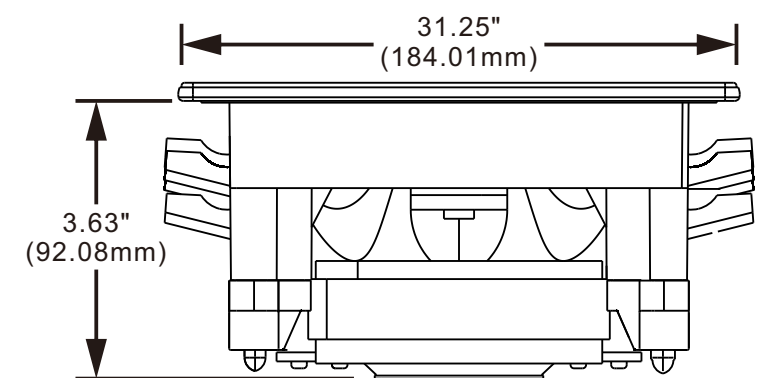

SCL-6

Cut Out Template

30.18" (766mm)

JBL S Y N T H E S I S[®]

Note: 1" (25.4mm) must be clear behind the drywall to provide adequate room for the mounts to engage.

6.18" (157mm)