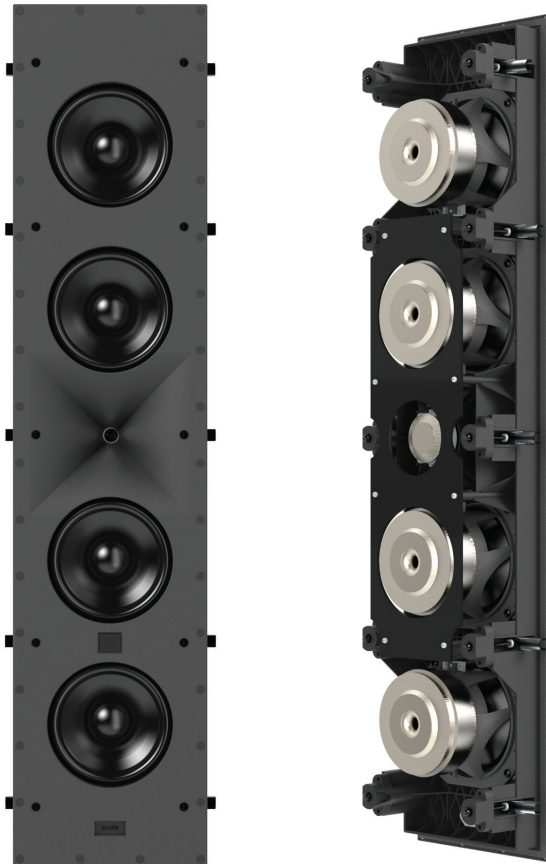

JBL SCL-6

2.5-Way Quadruple 5.25-inch (130mm) In-Wall Loudspeaker

JBL

S Y N T H E S I S

Highlights:

- 2.5-way in-wall loudspeaker system designed for on-axis listening as LCR and surround channels
- 1-inch 2410H-2 compression driver tweeter mated to a JBL patented High-Definition Imaging (HDI™) horn precision molded baffle assembly
- Four 5.25-inch (130mm) Advanced Aluminum Matrix cone cast frame woofers
- Can be mounted vertically or horizontally
- Patented Cat Claw installation mechanism
- Gold plated, spring-loaded binding posts
- Includes paintable zero-bezel, magnetically attached grilles
- Compatible with WB54 pre-construction bracket

General Specifications:

- ▶ Type: 2.5-way in-wall loudspeaker
- ▶ Low Frequency Driver: Four 5.25" (130mm) advanced Aluminum Matrix cone cast-frame woofers (JW13AI-4)
- ▶ High Frequency Driver: 1" (25mm) 2410H-2 Teonex® annular ring-diaphragm compression driver
- ▶ Recommended Amplifier Power: 25 – 200W RMS
- ▶ Impedance: 4 Ohm
- ▶ Loudspeaker Sensitivity: 91 dB/2.83V/1m (2pi anechoic)
- ▶ Frequency Response: 50Hz – 30kHz (-6dB on-axis), 2pi anechoic
- ▶ Crossover Frequency: 1.8kHz
- ▶ High Frequency Coverage Angle (-6dB): 80° Vertical/80° Horizontal, from 2kHz to 17kHz
- ▶ Enclosure Type: Open back
- ▶ Controls: Boundary Proximity Control
- ▶ Grille Dimensions: 7.29" (185mm) x 31.32" (796mm)
- ▶ Product Dimensions (with grille): 7.29" (185mm) x 31.32" (796mm) x 3.82" (97.1mm)
- ▶ Cut-out Dimensions: 5.95" (151mm) x 29.98" (761mm)
- ▶ Rough-in Bracket: WB54
- ▶ Mounting Depth: 3.63" (92mm)
- ▶ Input Type: Gold-plated spring-loaded binding posts
- ▶ Product Weight: 22.2 lbs (10.07kg)
- ▶ Shipping Weight: 25.6 lbs (11.61kg)
- ▶ Shipping Units of Measure: Each
- ▶ Warranty: 5 Years