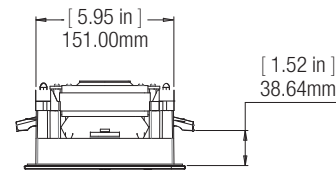

General Specifications:

- ▶ Type: 2.5-way in-wall loudspeaker
- ▶ Low Frequency Driver: Four 5.25" (130mm) advanced Aluminum Matrix cone cast-frame woofers (JW13AI-4)
- ▶ High Frequency Driver: 1" (25mm) 2410H-2 Teonex® annular ring-diaphragm compression driver
- ▶ Recommended Amplifier Power: 25 – 200W RMS
- ▶ Impedance: 4 Ohm
- ▶ Loudspeaker Sensitivity: 91 dB/2.83V/1m (2pi anechoic)
- ▶ Frequency Response: 50Hz – 30kHz (-6dB on-axis), 2pi anechoic
- ▶ Crossover Frequency: 1.8kHz
- ▶ High Frequency Coverage Angle (-6dB): 80° Vertical/80° Horizontal, from 2kHz to 17kHz
- ▶ Enclosure Type: Open back
- ▶ Controls: Boundary Proximity Control
- ▶ Grille Dimensions: 7.29" (185mm) x 31.32" (796mm)
- ▶ Product Dimensions (with grille): 7.29" (185mm) x 31.32" (796mm) x 3.82" (97.1mm)
- ▶ Cut-out Dimensions: 5.95" (151mm) x 29.98" (761mm)
- ▶ Rough-in Bracket: WB54
- ▶ Mounting Depth: 3.63" (92mm)
- ▶ Input Type: Gold-plated spring-loaded binding posts
- ▶ Product Weight: 22.2 lbs (10.07kg)
- ▶ Shipping Weight: 25.6 lbs (11.61kg)
- ▶ Shipping Units of Measure: Each
- ▶ Warranty: 5 Years

JBL SCL-6

2.5-Way Quadruple 5.25-inch (130mm) In-Wall Loudspeaker

JBL

SYNTHESIS

HARMAN International Industries, Incorporated
8500 Balboa Boulevard, Northridge, CA 91329 USA
www.jblsynthesis.com

© 2021 HARMAN International Industries, Incorporated. All rights reserved. JBL and JBL Synthesis are trademarks of HARMAN International Industries, Incorporated, registered in the United States and/or other countries. Features, specifications and appearance are subject to change without notice.