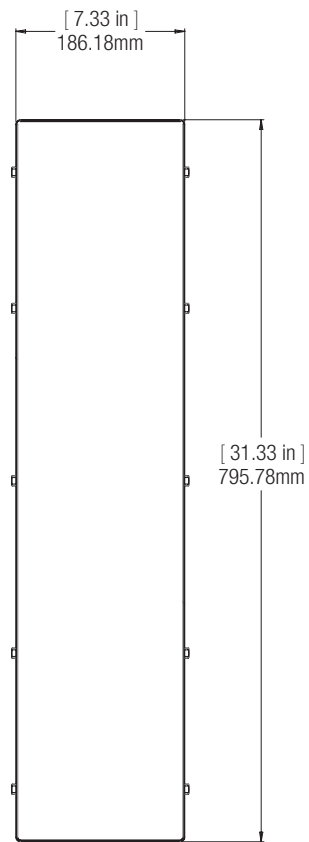

JBL SCL-6

2.5-Way Quadruple 5.25-inch (130mm) In-Wall Loudspeaker

JBL

SYNTHESIS

HARMAN International Industries, Incorporated
8500 Balboa Boulevard, Northridge, CA 91329 USA
www.jblsynthesis.com

© 2021 HARMAN International Industries, Incorporated. All rights reserved. JBL and JBL Synthesis are trademarks of HARMAN International Industries, Incorporated, registered in the United States and/or other countries. Features, specifications and appearance are subject to change without notice.