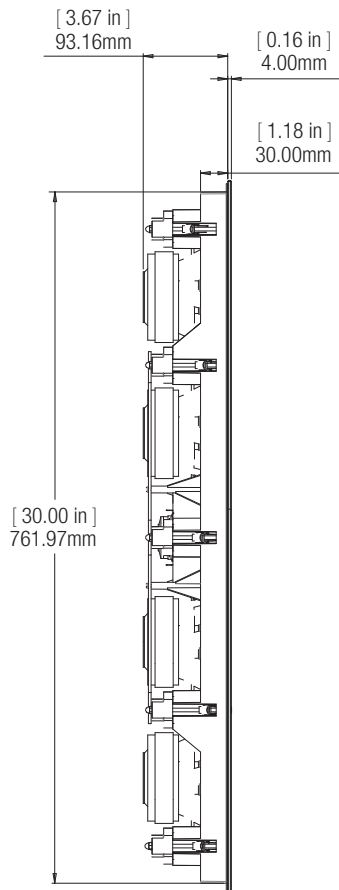

JBL SCL-6

2.5-Way Quadruple 5.25-inch (130mm) In-Wall Loudspeaker

JBL

SYNTHESIS

HARMAN International Industries, Incorporated
8500 Balboa Boulevard, Northridge, CA 91329 USA
www.jblsynthesis.com

© 2021 HARMAN International Industries, Incorporated. All rights reserved. JBL and JBL Synthesis are trademarks of HARMAN International Industries, Incorporated, registered in the United States and/or other countries. Features, specifications and appearance are subject to change without notice.