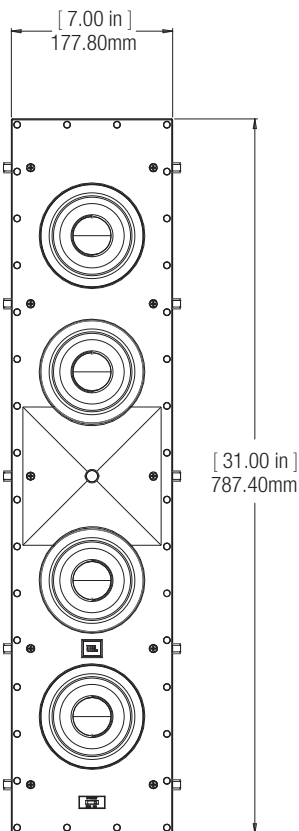

JBL SCL-6

2.5-Way Quadruple 5.25-inch (130mm) In-Wall Loudspeaker

JBL

SYNTHESIS

HARMAN International Industries, Incorporated
8500 Balboa Boulevard, Northridge, CA 91329 USA
www.jblsynthesis.com

© 2021 HARMAN International Industries, Incorporated. All rights reserved. JBL and JBL Synthesis are trademarks of HARMAN International Industries, Incorporated, registered in the United States and/or other countries. Features, specifications and appearance are subject to change without notice.