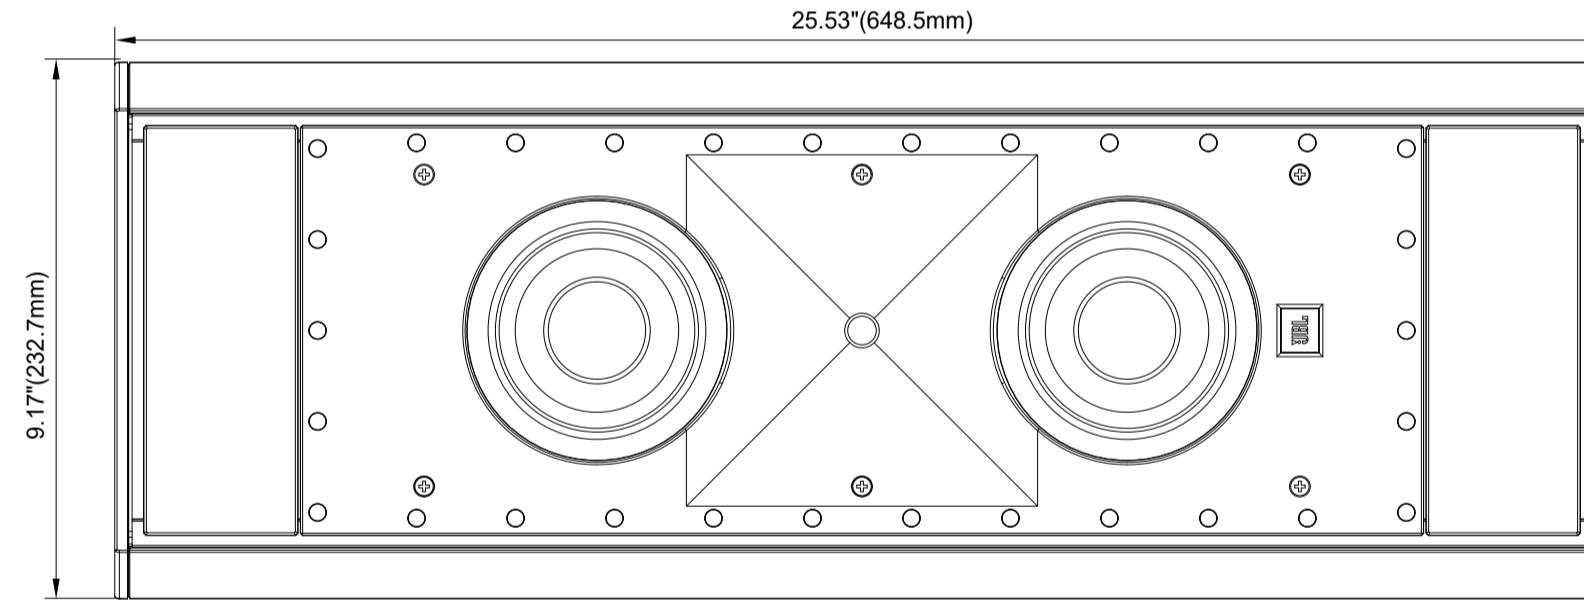

25.53"(648.5mm)

SCL-9
Cut Out Template

CENTER HORIZONTAL SPEAKER - REST POSTION

RIGHT VERTICAL
SPEAKER - REST POSITION

9.16"(232.7mm)