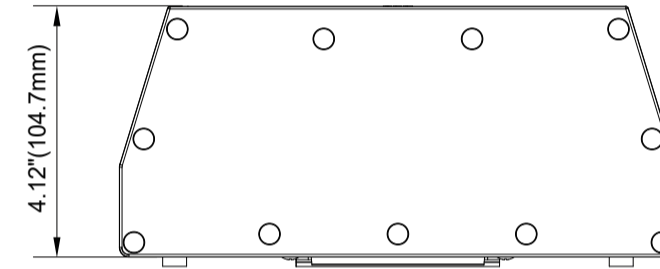

25.53"(648.5mm)

SCL-9
Cut Out Template

CENTER HORIZONTAL SPEAKER - REST POSTION

RIGHT VERTICAL
SPEAKER - REST POSITION

9.16"(232.7mm)