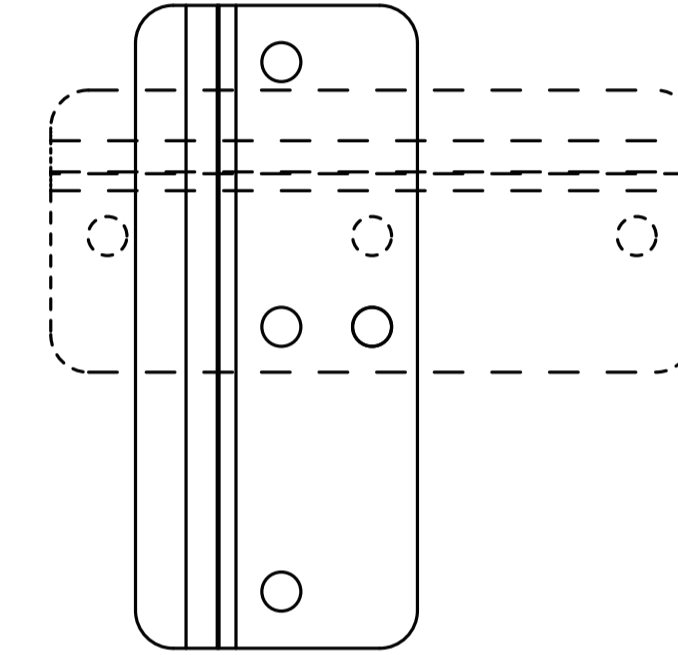

25.53"(648.5mm)

SCL-9
Cut Out Template

CENTER HORIZONTAL SPEAKER - REST POSTION

RIGHT VERTICAL
SPEAKER - REST POSITION

9.16"(232.7mm)