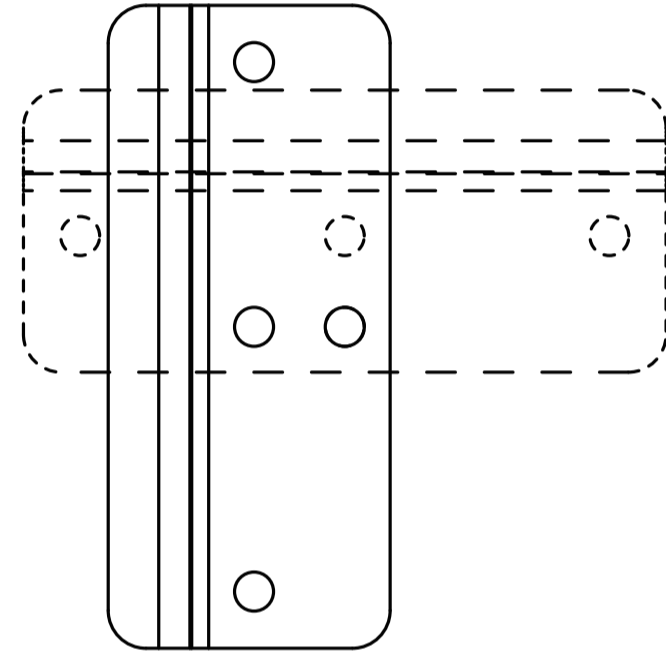

25.53"(648.5mm)

SCL-9
Cut Out Template

CENTER HORIZONTAL SPEAKER - REST POSTION

RIGHT VERTICAL
SPEAKER - REST POSITION

9.16"(232.7mm)