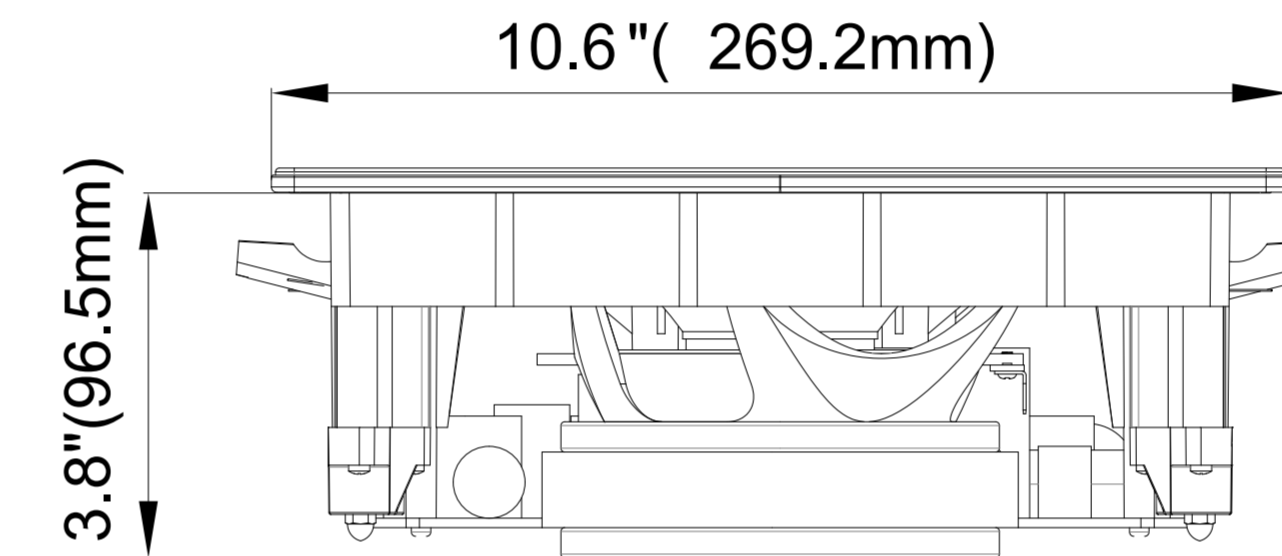

SCL-6XL
Cut Out Template

38.59"(980mm)

Note: 1" (25.4mm) must be clear behind the drywall to provide adequate room for the mounts to engage.

9.45"(240mm)

JBL SYNTHESIS®

TITLE:Cut Out Template For SCL-6XL
Unit:mm
Scale:1:1
Date:03-20-2026