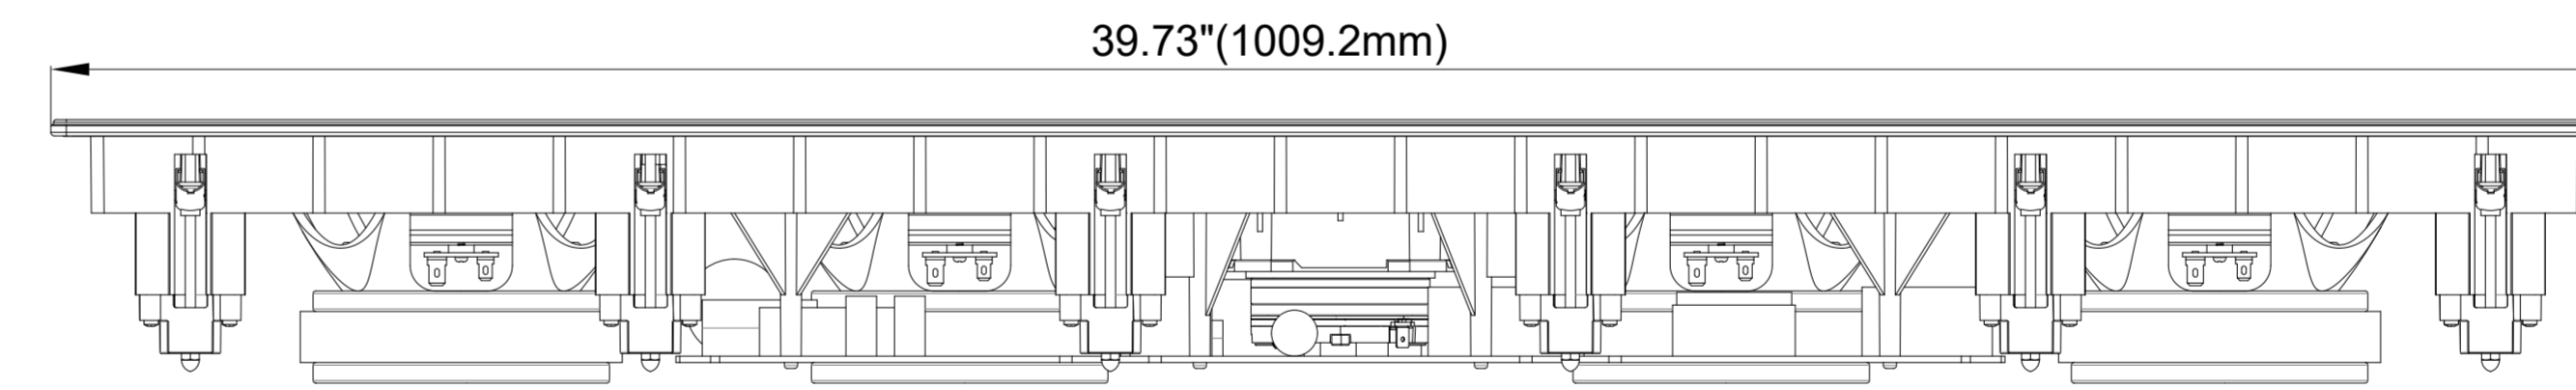

SCL-6XL
Cut Out Template

38.59"(980mm)

Note: 1" (25.4mm) must be clear behind the drywall to provide adequate room for the mounts to engage.

9.45"(240mm)

JBL SYNTHESIS®

TITLE:Cut Out Template For SCL-6XL
Unit:mm
Scale:1:1
Date:03-20-2026