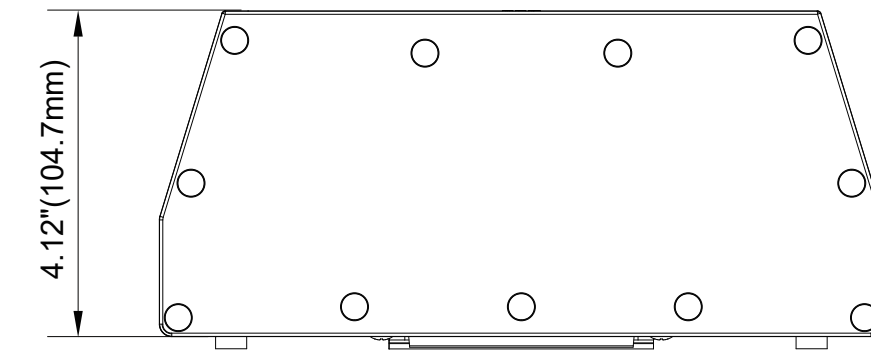

RIGHT VERTICAL
SPEAKER - REST POSITION

SCL-9XL
Cut Out Template

37.36"(949mm)
CENTER HORIZONTAL SPEAKER - REST POSTION

9.16"(232.7mm)