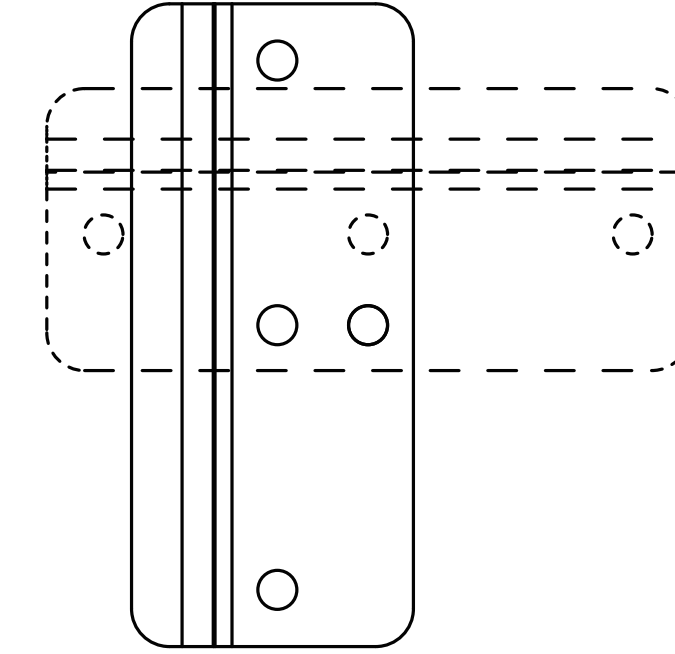

RIGHT VERTICAL
SPEAKER - REST POSITION

SCL-9XL
Cut Out Template

37.36"(949mm)
CENTER HORIZONTAL SPEAKER - REST POSTION

9.16"(232.7mm)