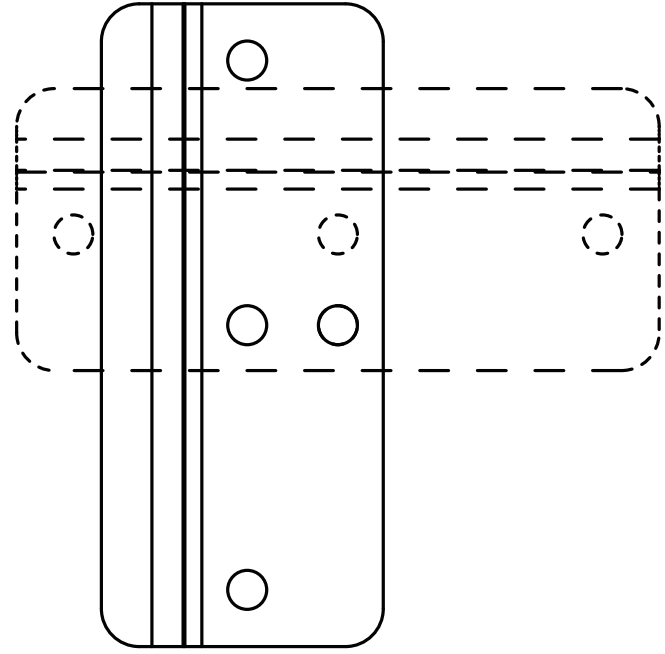

RIGHT VERTICAL
SPEAKER - REST POSITION

SCL-9XL
Cut Out Template

37.36"(949mm)
CENTER HORIZONTAL SPEAKER - REST POSTION

9.16"(232.7mm)