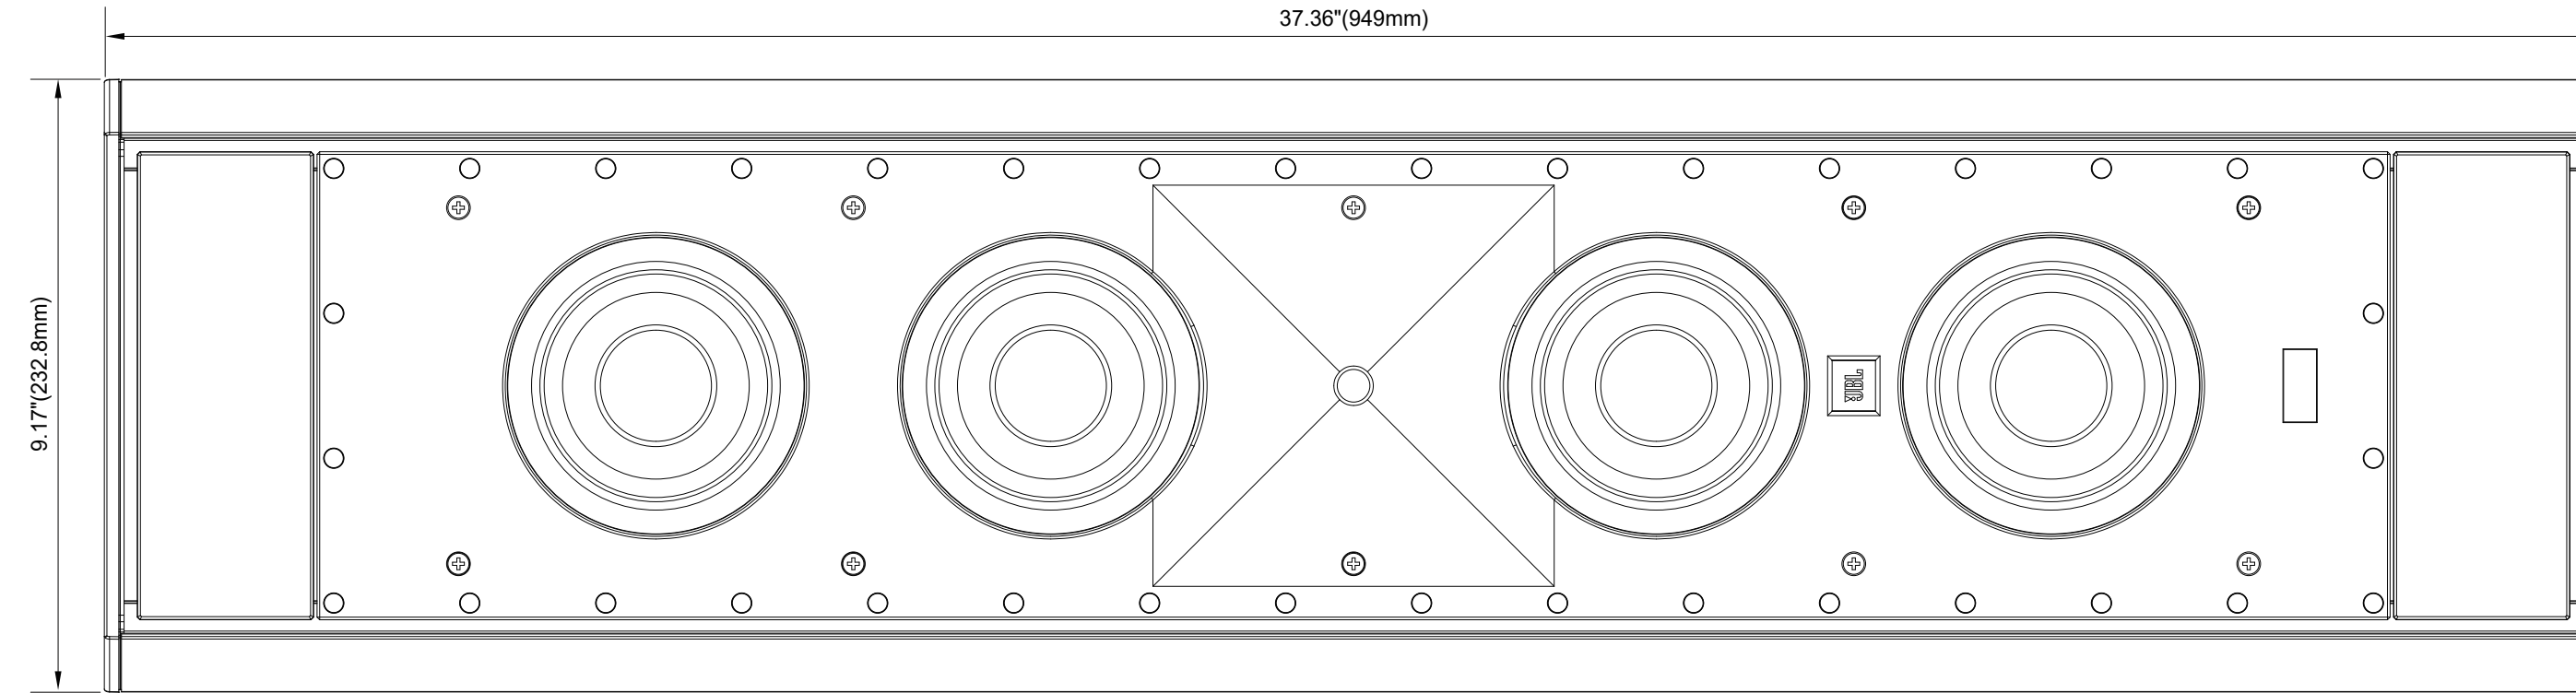

RIGHT VERTICAL
SPEAKER - REST POSITION

SCL-9XL
Cut Out Template

37.36"(949mm)
CENTER HORIZONTAL SPEAKER - REST POSTION

9.16"(232.7mm)